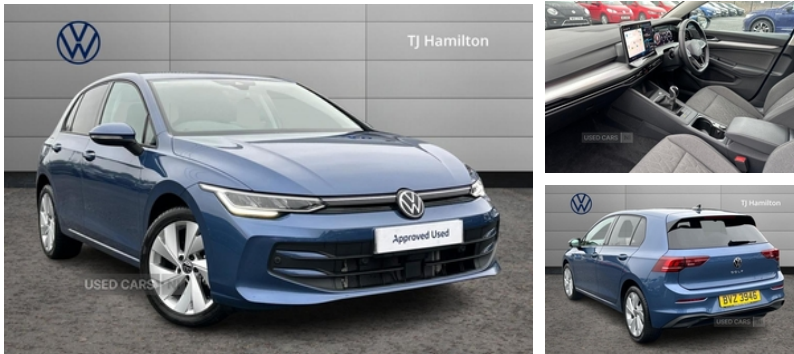

## Volkswagen Golf 1.5 TSI Match 5dr | Jun 2024

# £24,495

### Vehicle Features

3 point height adj front seatbelts + pretensioners, 3 rear head restraints, 3 rear three point seatbelts, 3 seat bench in 2nd row, 3rd brake light, 12V socket in front centre console, 12V socket in luggage compartment, ABS, Adaptive cruise control ACC with speed limiter and front assist (reacting to vehicles, Anti-lock Braking System, Anti theft wheel bolts, Auto headlights, Automatic headlamp activation with Coming home and Leaving home feature, Autonomous emergency braking front assist with pedestrian and cyclist monitoring, Body colour door handles, Body colour door mirrors, Child locks on rear doors, Chrome plated radiator grille inserts and light switch surrounds, Diversity antenna for FM reception, Driver alert system, Driver and front passenger airbag with front passenger airbag deactivation, Dynamic headlight range control, Dynamic road sign display, eCall emergency call system, electronic odometer, Electronic Odometer, Electronic parking brake with auto hold, ESC (Electronic Stability Control), Extended pedestrian protection measures, exterior temperature and fuel gauge, Exterior Temperature And Fuel Gauge, Front and rear electric windows, Front centre armrest, Front head restraints, Front passenger seat, Leather gearshift handle, LED daytime running lights, LED rear combination lights, Luggage compartment lighting, Multifunction camera for distance control, Navigation system, Oncoming vehicle braking when turning including swerve support, pedestrians and cyclists), Petrol Particulate Filter, Power assisted speed sensitive steering, puddle lights and reverse activated passenger's door mirror, Rear disc brakes, Rear

<b>Miles:</b>	3500
<b>Fuel Type:</b>	Petrol
<b>Transmission:</b>	Manual
<b>Colour:</b>	Blue
<b>Engine Size:</b>	1498
<b>CO2 Emission:</b>	126
<b>Tax Band:</b>	Petrol/Diesel (£195 p/a)
<b>Body Style:</b>	Hatchback
<b>Insurance group:</b>	17E
<b>Reg:</b>	BVZ3946