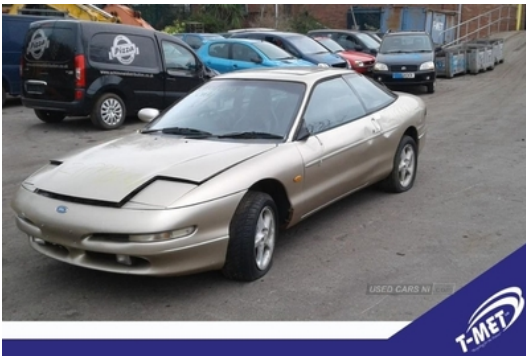

84 Armagh Road,, Dungannon, BT71 7JA
Option 3: 02837549092

Ford Probe 2.0i 16V 3dr | Mar 1997

Breaking a wide range of cars with hundreds in stock For any queries on a part for this car or any other particular car give T-met a call on

ARMAGH 028 37 549092 option 3

CAMPSIE 028 71 812727

BELFAST 028 90 836252

Fuel Type:	Petrol
Transmission:	Manual
Colour:	Gold
Engine Size:	1991
Tax Band:	Over 1549 (£360 p/a)
Body Style:	Hatchback
Insurance group:	31D
Reg:	P869GVO

Technical Specs

DIMENSIONS

Length:	4585mm
Width:	1905.00mm
Height:	1310mm
Seats:	4
Gross Weight:	1620KG

PERFORMANCE & ECONOMY

Fuel Consum. (Urban Cold):	25.9MPG
Fuel Consum. (Extra Urban):	41.5MPG
Fuel Consum. (Combined):	34MPG
Fuel Tank Capacity:	58.5L
Number Of Gears:	5 SPEED
Top Speed:	127MPH
Engine Power BHP:	114BHP