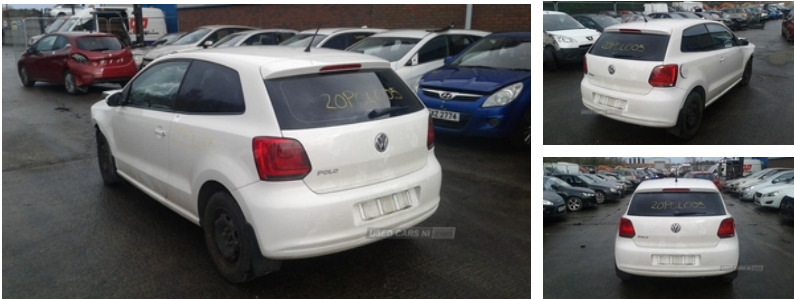

84 Armagh Road,, Dungannon, BT71 7JA
Option 3: 02837549092

Volkswagen Polo 1.2 60 S 3dr | Mar 2012

Engine and gearbox are both in good working condition as are the rest of the parts that are still available. For any queries on a part for this car or any other particular car give T-met a call on 028 37 549092 option 3. Breaking a wide range of cars with hundreds in stock

Fuel Type:	Petrol
Transmission:	Manual
Colour:	White
Engine Size:	1198
CO2 Emission:	128
Tax Band:	D (£165 p/a)
Body Style:	Hatchback
Insurance group:	3E
Reg:	PE12CHF

Technical Specs

DIMENSIONS	
Length:	3970mm
Width:	1682mm
Height:	1485mm
Seats:	5
Gross Weight:	1550KG
Max. Loading Weight:	558KG